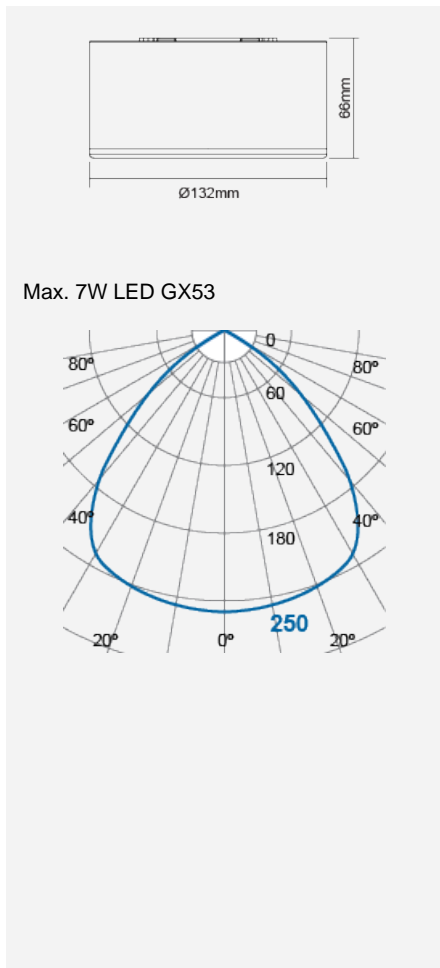

CONXENTO Surface Mounted Luminaire

Product Code:

L0503CL

Product Data	
Max. Wattage (W)	7
Light Source	LED GX53
Lamp Base	GX53
Colour	White (WH11), Black (BK11)
Materials	Polycarbonate
Protection Class	Class II
Dimmable	N/A
Weight (g)	165
Application	Cabinets, Shelves, Showcase Displays, Workstations
Performance Data	
IP Rating	IP20
Product Dimensions	
Diameter (mm)	132
Height (mm)	66

m	Lux	Ø cm
0.5	1000	100
1	250	200
1.5	111	300
2	63	400

Beam angle = 90°